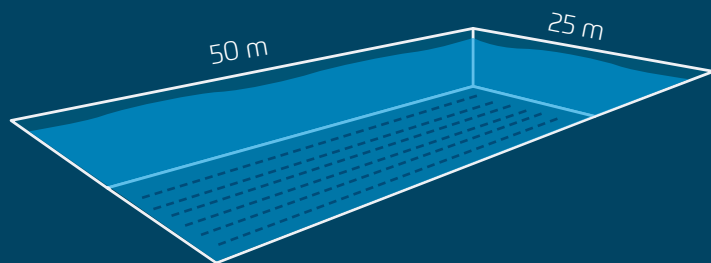

4.0492

CONCEPT
COMING
SOON

12 V-DC

3000K | 4500K | 6000K | RGB-WHITE

18500 Lumen

110 WATT

COMPETITION POOLS | SPORT | PUBLIC

4.0292

PLUS X AWARD
High Quality
Design

GEPRÜFT
CERTIFIED

12 V-DC

3000K | 4500K | 6000K

RGB-WHITE

6900 Lumen

47 WATT

LARGE POOLS | SPORT | PUBLIC